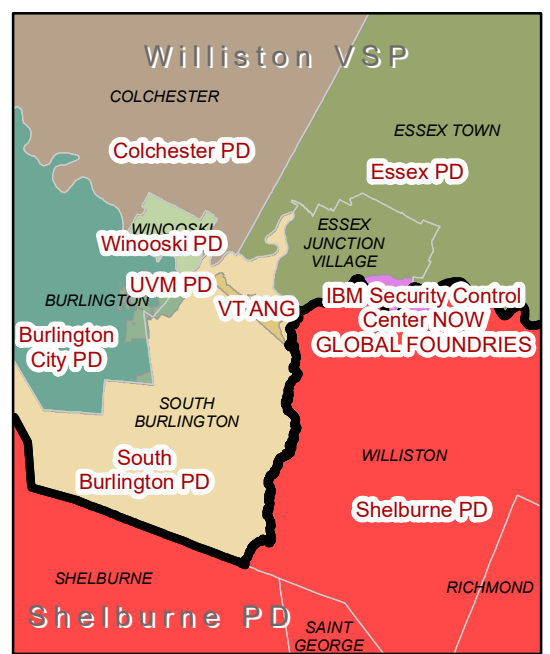

FD Dispatch Zones 3.17.2022

Legend

- PASP Boundary
- Town Lines
- FD Dispatch**
- FD_DISPATC**
- Barre City PD
- Bennington PD
- Brattleboro PD
- Burlington City PD
- Colchester PD
- Colebrook Dispatch
- Essex PD
- Grafton Co SO
- Hanover Dispatch
- Hartford PD
- IBM Security Control Center NOW GLOBAL FOUNDRIES
- Keene:SW NH Fire Mutual Aide
- Lamoille Co SO
- Ludlow PD
- Manchester PD
- Middlebury Central Communications
- Middlebury PD/Westminster VSP
- Montpelier PD
- N. Adams
- Newport PD
- Orange County SD
- Rutland City PD
- Shelburne PD
- South Burlington PD
- Springfield FD
- St Albans PD - PSAP
- St Johnsbury PD
- UVM PD
- VT ANG
- Washington County NY
- Westminster VSP
- Williston VSP - PSAP
- Winooski PD
- Woodstock PD