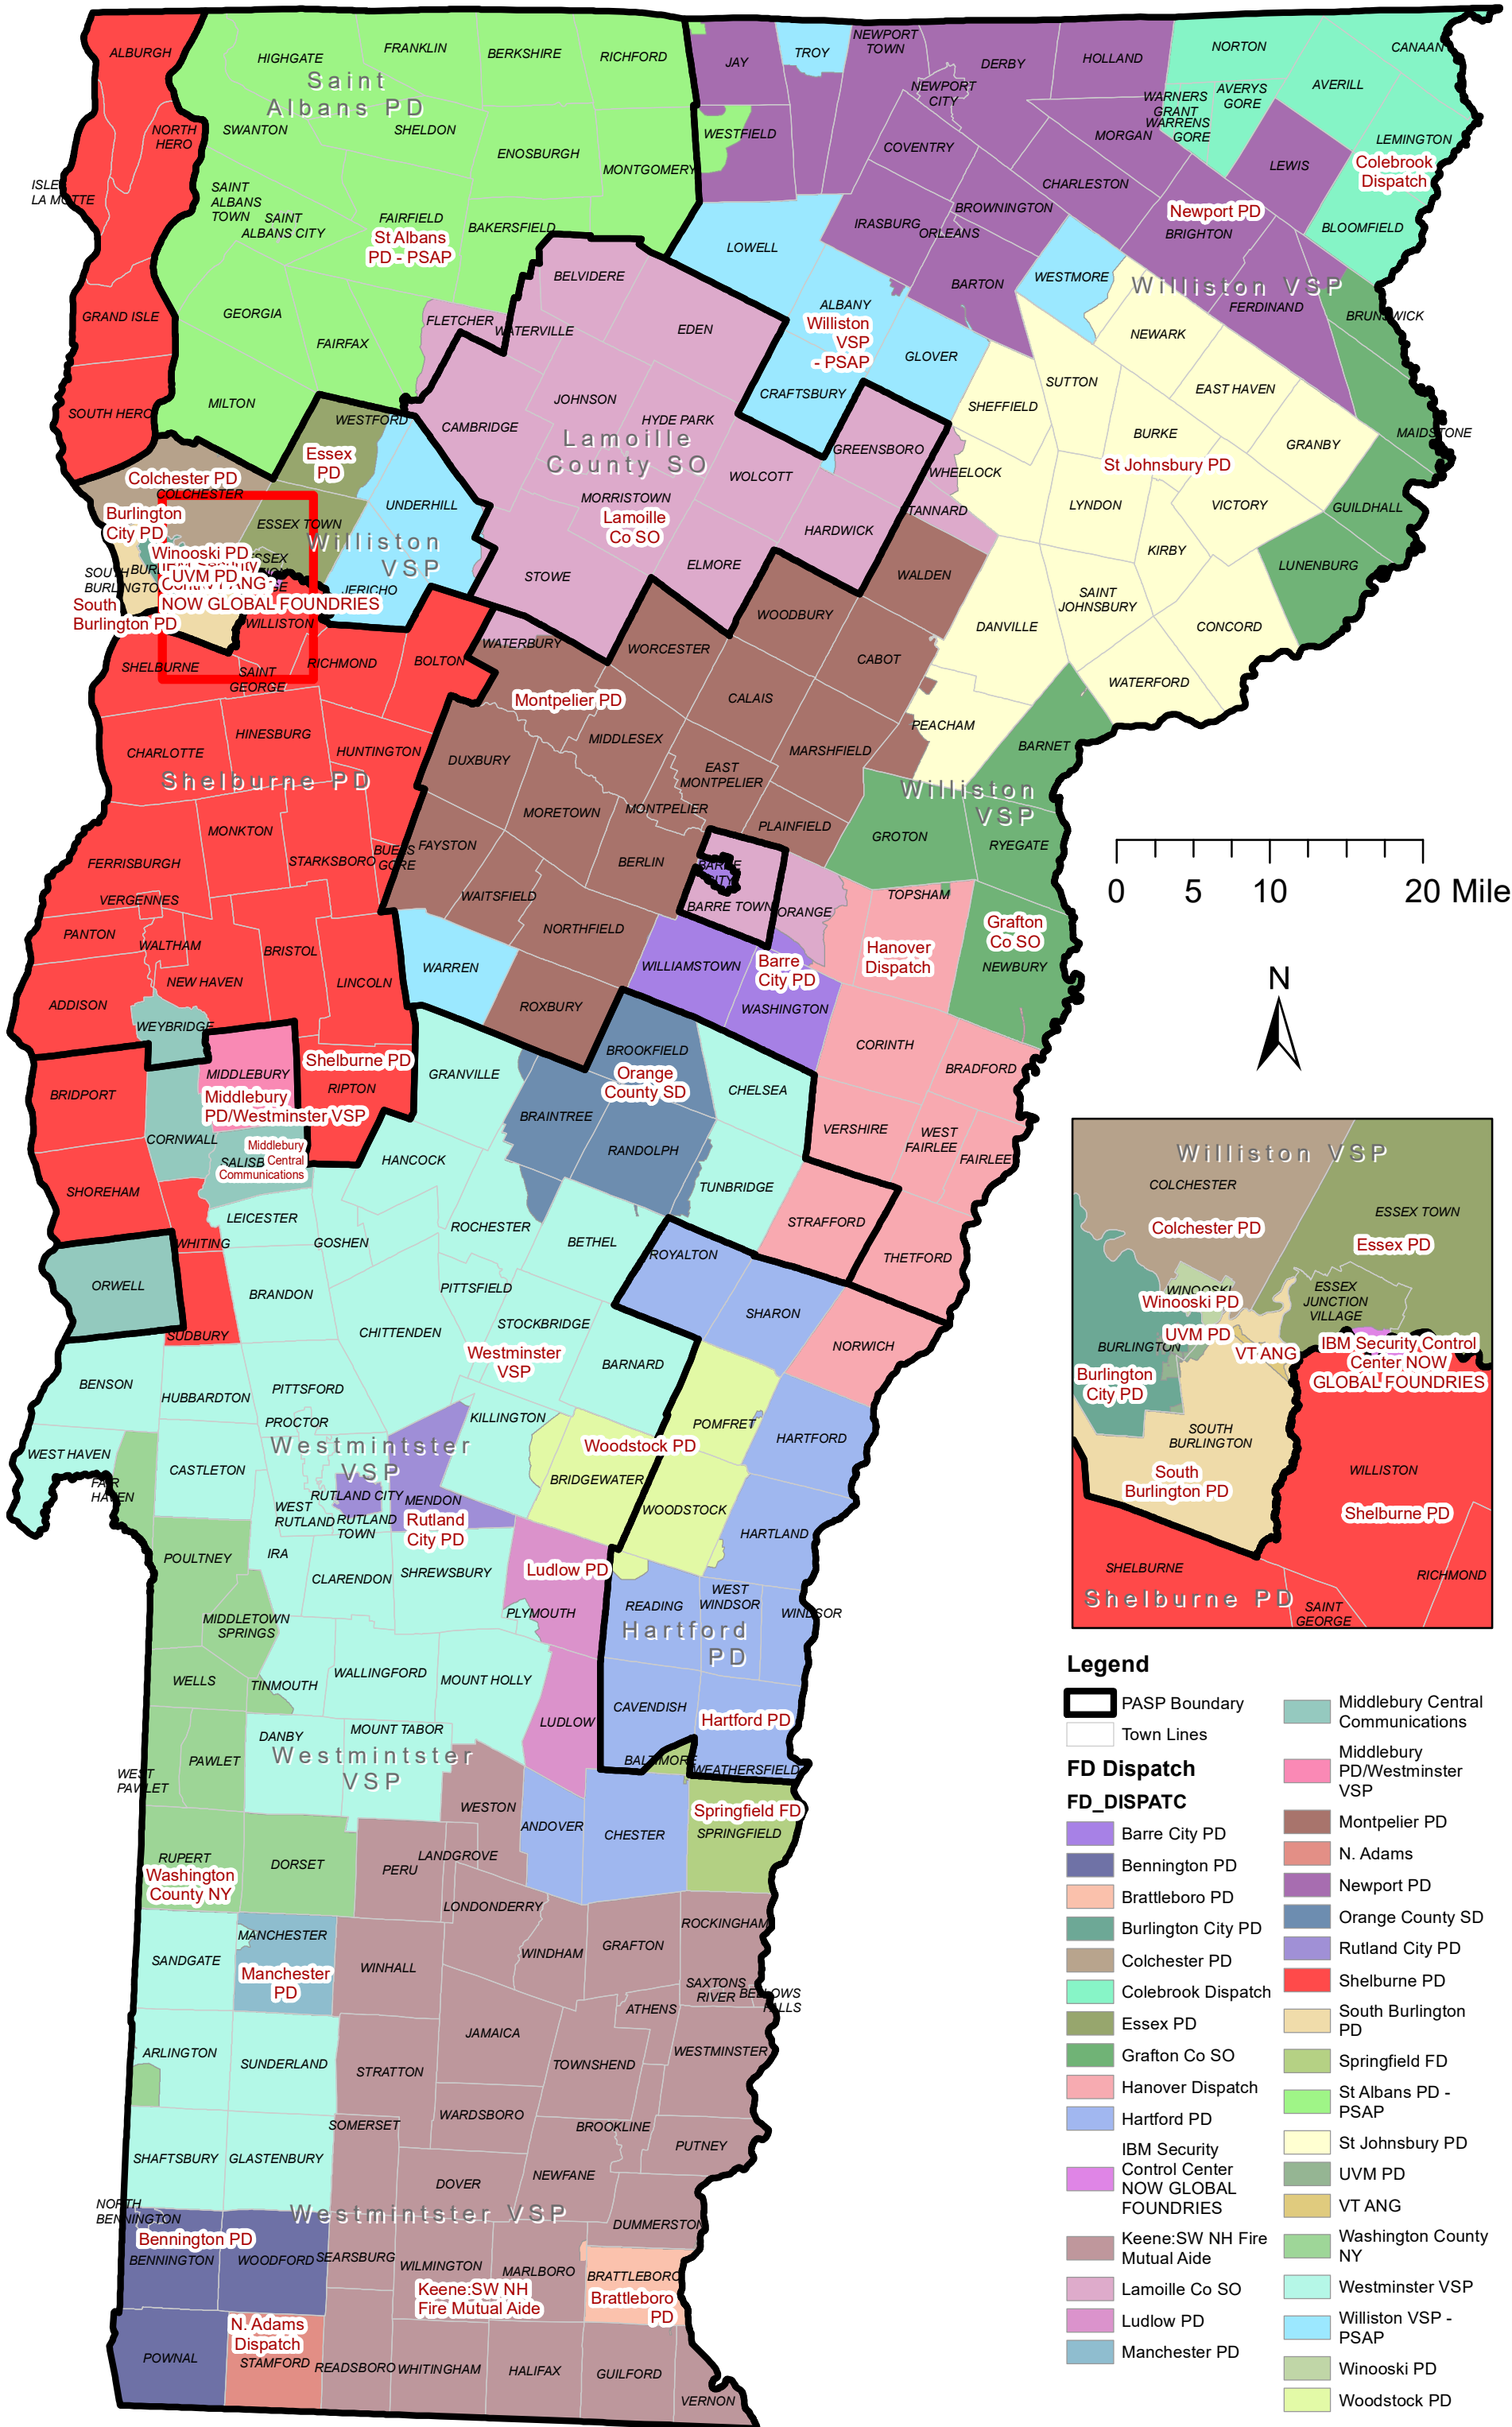

FD Dispatch Zones 3.17.2022

Legend

- PASP Boundary
- Town Lines
- FD Dispatch**
- FD_DISPATC**
- Barre City PD
- Bennington PD
- Brattleboro PD
- Burlington City PD
- Colchester PD
- Colebrook Dispatch
- Essex PD
- Grafton Co SO
- Hanover Dispatch
- Hartford PD
- IBM Security Control Center NOW GLOBAL FOUNDRIES
- Keene:SW NH Fire Mutual Aide
- Lamoille Co SO
- Ludlow PD
- Manchester PD
- Middlebury Central Communications
- Middlebury PD/Westminster VSP
- Montpelier PD
- N. Adams
- Newport PD
- Orange County SD
- Rutland City PD
- Shelburne PD
- South Burlington PD
- Springfield FD
- St Albans PD - PSAP
- St Johnsbury PD
- UVM PD
- VT ANG
- Washington County NY
- Westminster VSP
- Williston VSP - PSAP
- Winooski PD
- Woodstock PD